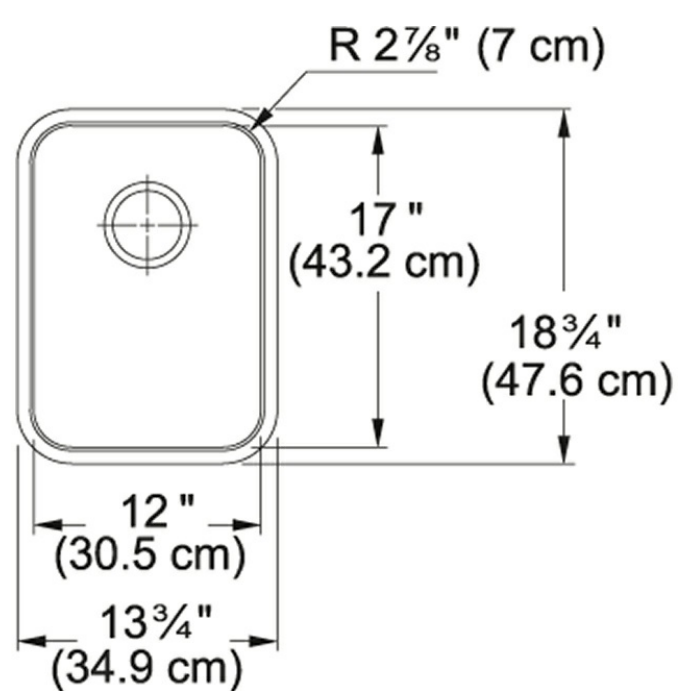

### Product Picture

### Technical Drawing

### Product Dimensions

Length overall	13 3/4"
Width overall	18 3/4"
Length of large bowl	12"
Width of large bowl	17"
Depth of large bowl	8"
Minimum Cabinet Size	18"
Gauge	18

### General Information

Type of Material	18 Gauge Stainless Steel
Number of Bowls	1
Installation Clips	Yes
Cut-Out Template	Yes
Where to buy	Showroom